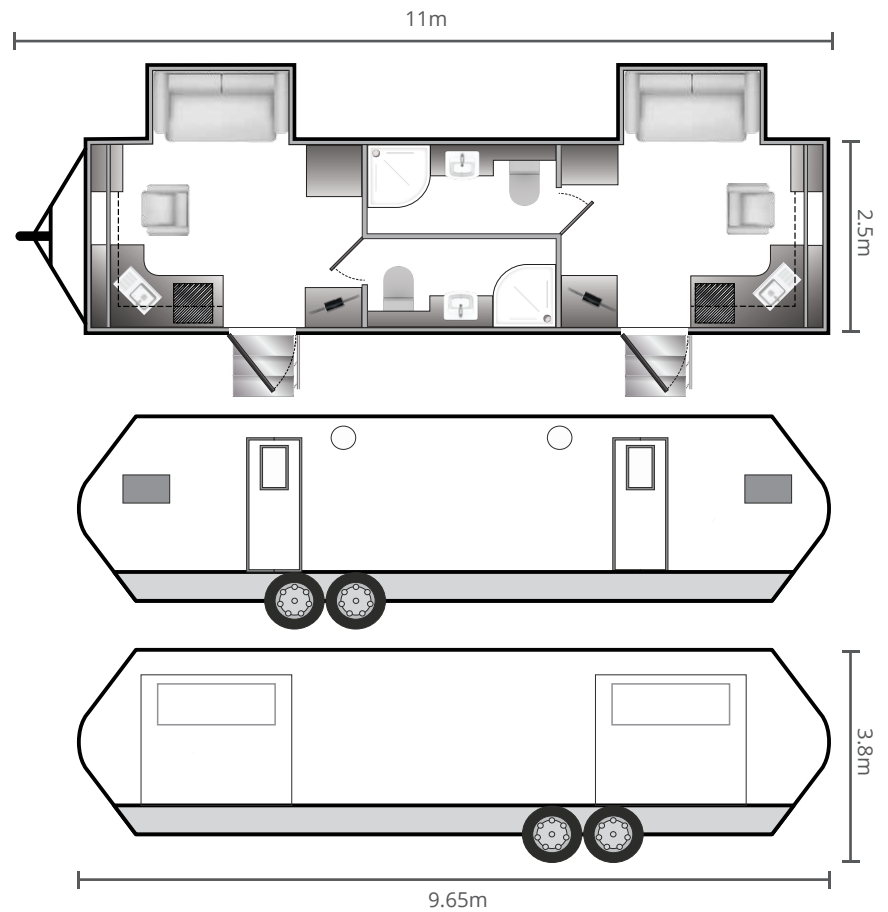

### Each Suite Includes:

- Stabilisers
- Slide out
- Central heating / air-conditioning
- Tinted windows & privacy blinds
- High interior ceilings
- Sofa & armchair
- Wardrobe rail & mirror
- Toilet with vanity sink
- Hot & cold running water
- Shower
- Fridge / freezer & microwave
- Tea & coffee facilities