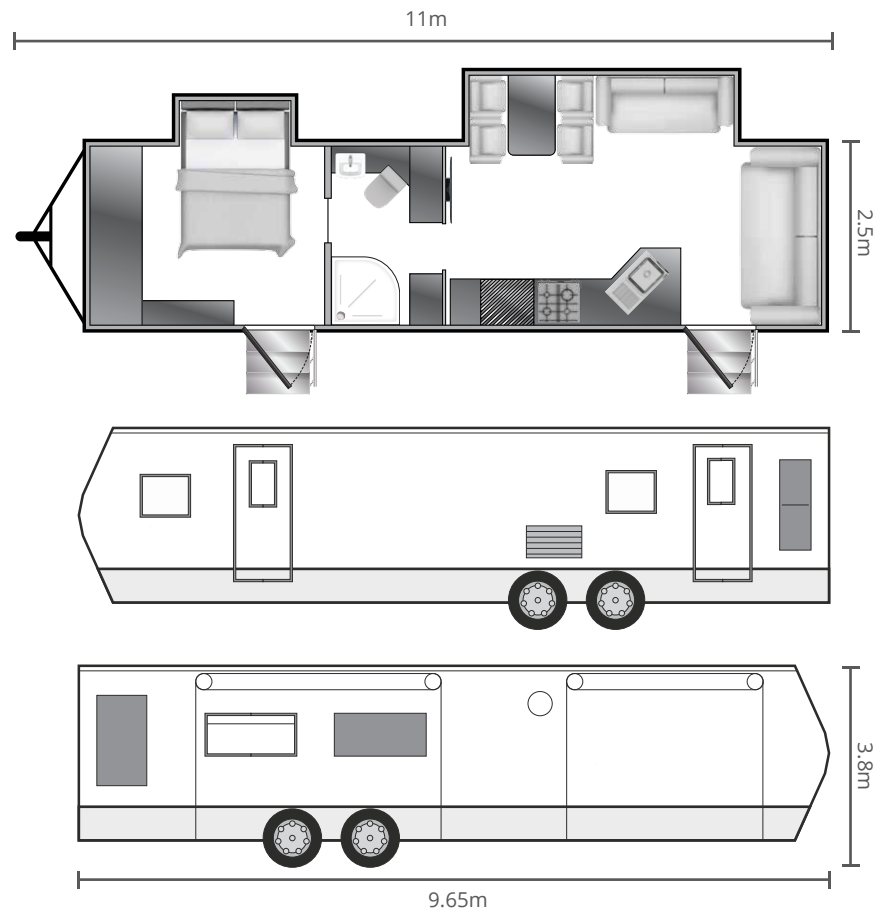

Single Artist Trailers

Trailer Facilities

- Stabilisers
- Central heating
- Twin air-conditioning units
- Two slide outs
- Two entrance doors with exterior lights
- Tinted windows & privacy blinds
- TV & DVD player
- Sofa & armchairs

Kitchenette with:

- Hot & cold running water
- Tea & coffee facilities
- Four seat dinette
- Fridge / freezer, microwave, gas cooker

Bathroom with:

- Shower
- Toilet with vanity sink
- Full length wardrobe rail & mirror