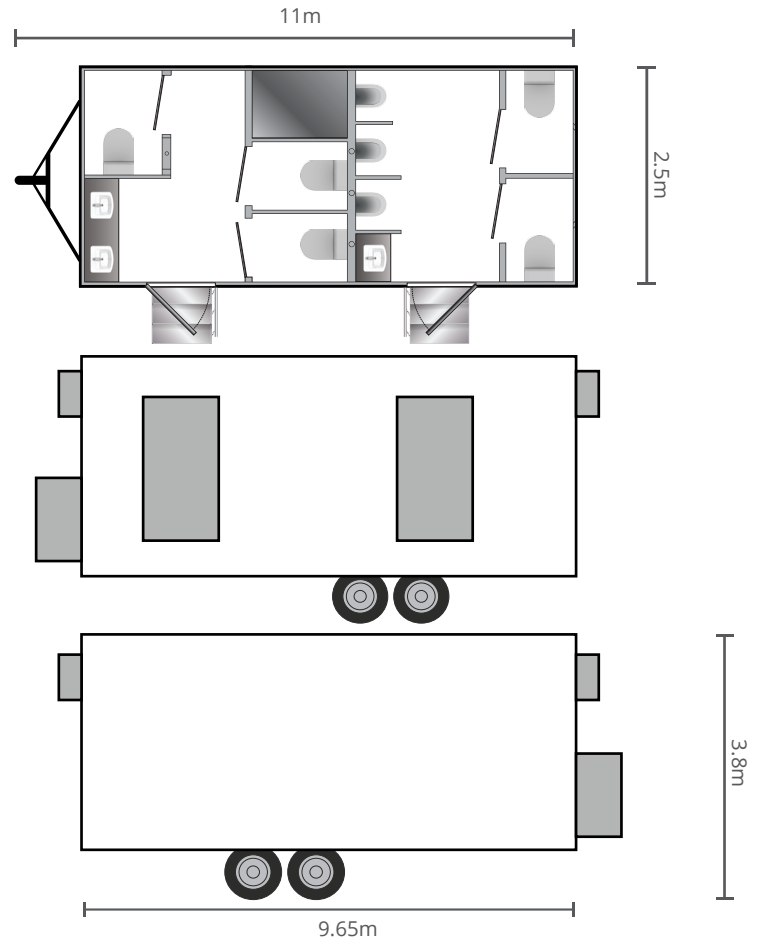

Mobile Toilet Trailers

Trailer Facilities

Each Suite Includes:

- Separate male / female entrances
- Stabilisers
- Hot & cold running water
- Extra large holding tanks
- Mirrors
- Hand soap
- Paper towels