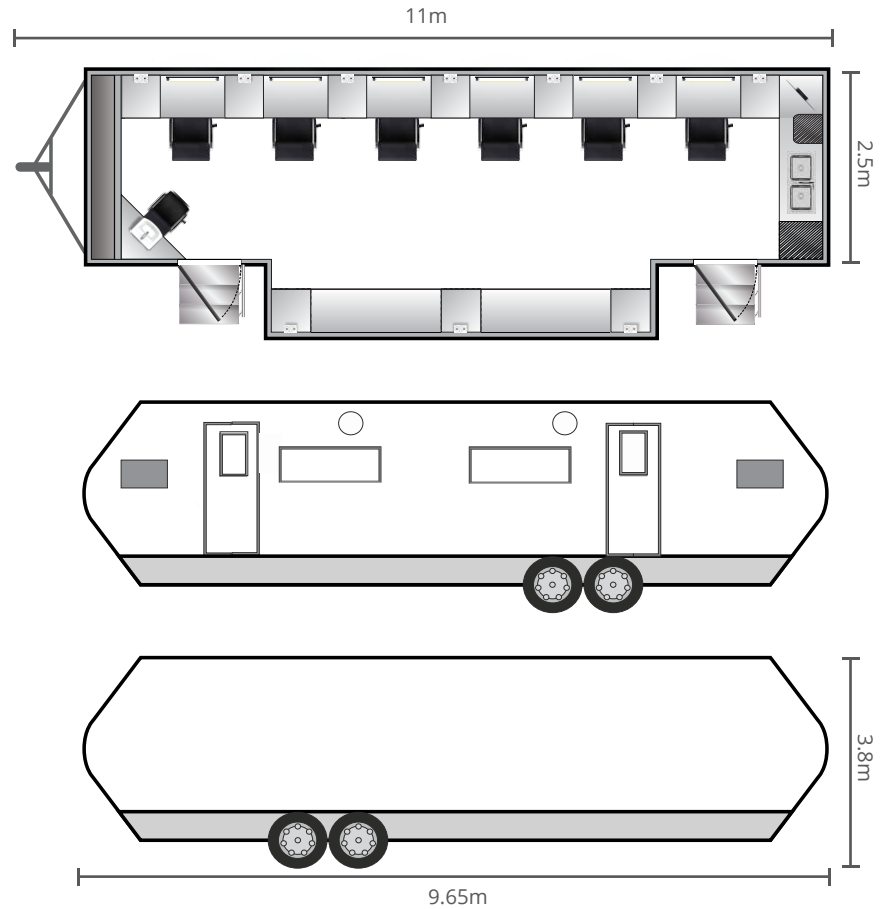

Makeup Trailers

Trailer Facilities

- Stabilisers
- Central heating
- Twin air-conditioning units
- Hydraulic slides
- Two entrance doors with exterior lights
- Tinted windows & privacy blinds
- Six make-up positions
- Hydraulic stylist chairs
- Hair-wash basin with high pressure head
- Reclined hair-wash chair
- Full length mirror
- Storage cupboards & drawers
- Storage shelves
- Closet
- TV & DVD player
- Fridge / freezer & microwave
- Tea & coffee facilities
- Hot & cold running water